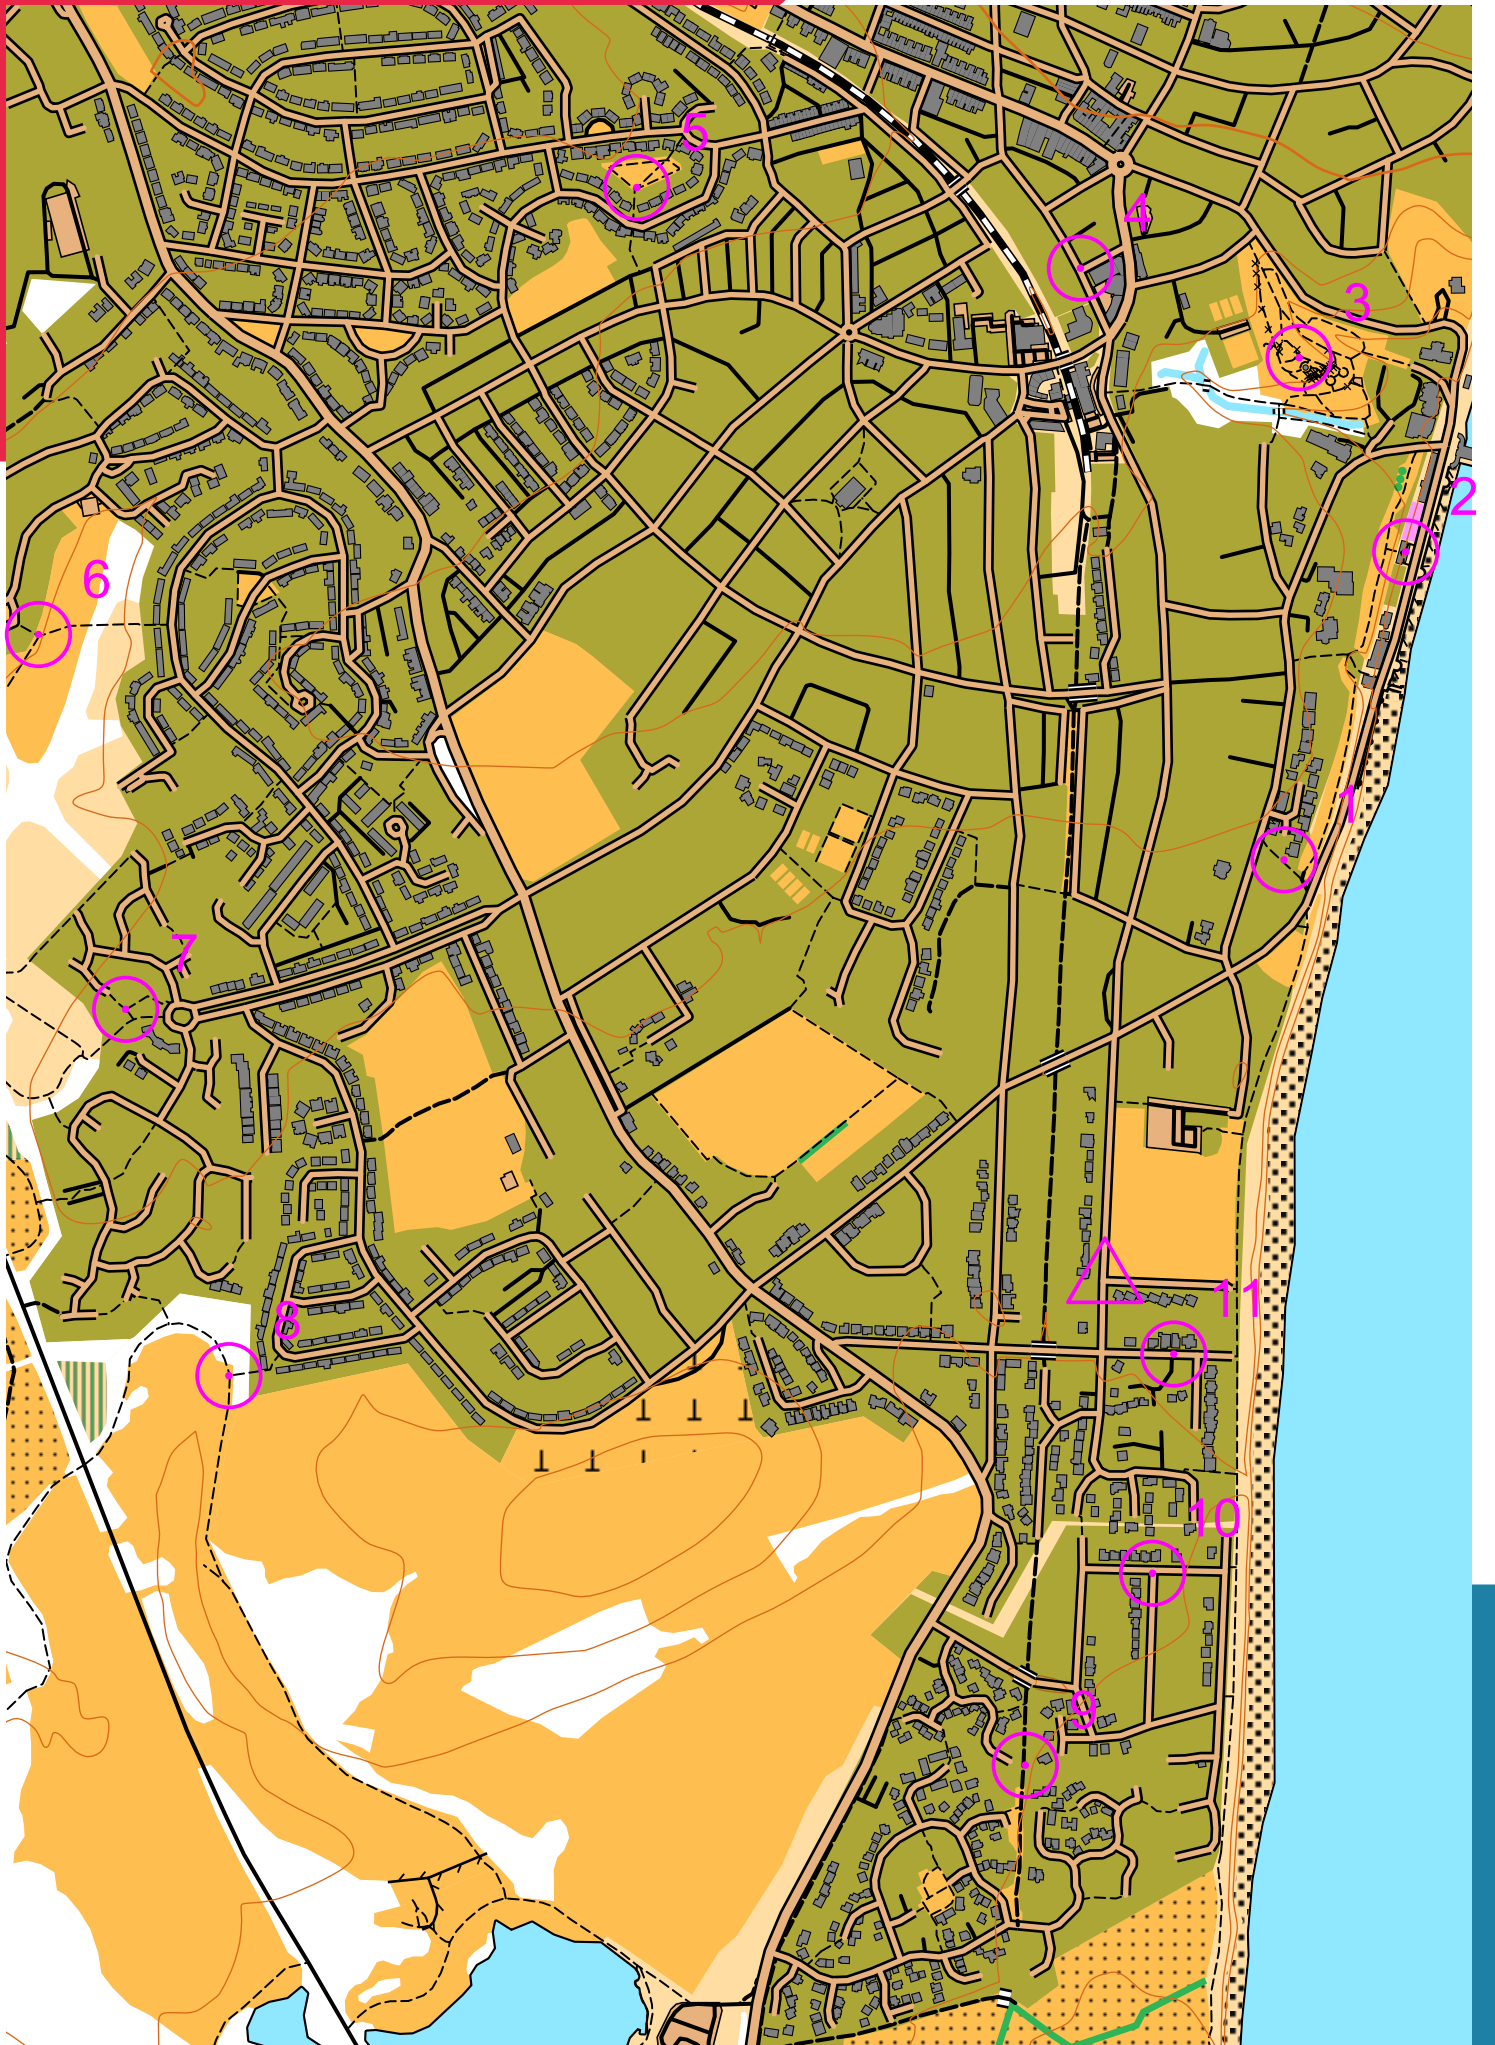

LOWER PENARTH 1

scale 1:10000, contours 10m
500m

Map data (c) OpenStreetMap, available under the Open Database Licence.
Contains OS data (c) Crown copyright & database right OS 2013-2017.
OOM created by Oliver O'Brien. Make your own: <http://oomap.co.uk/>