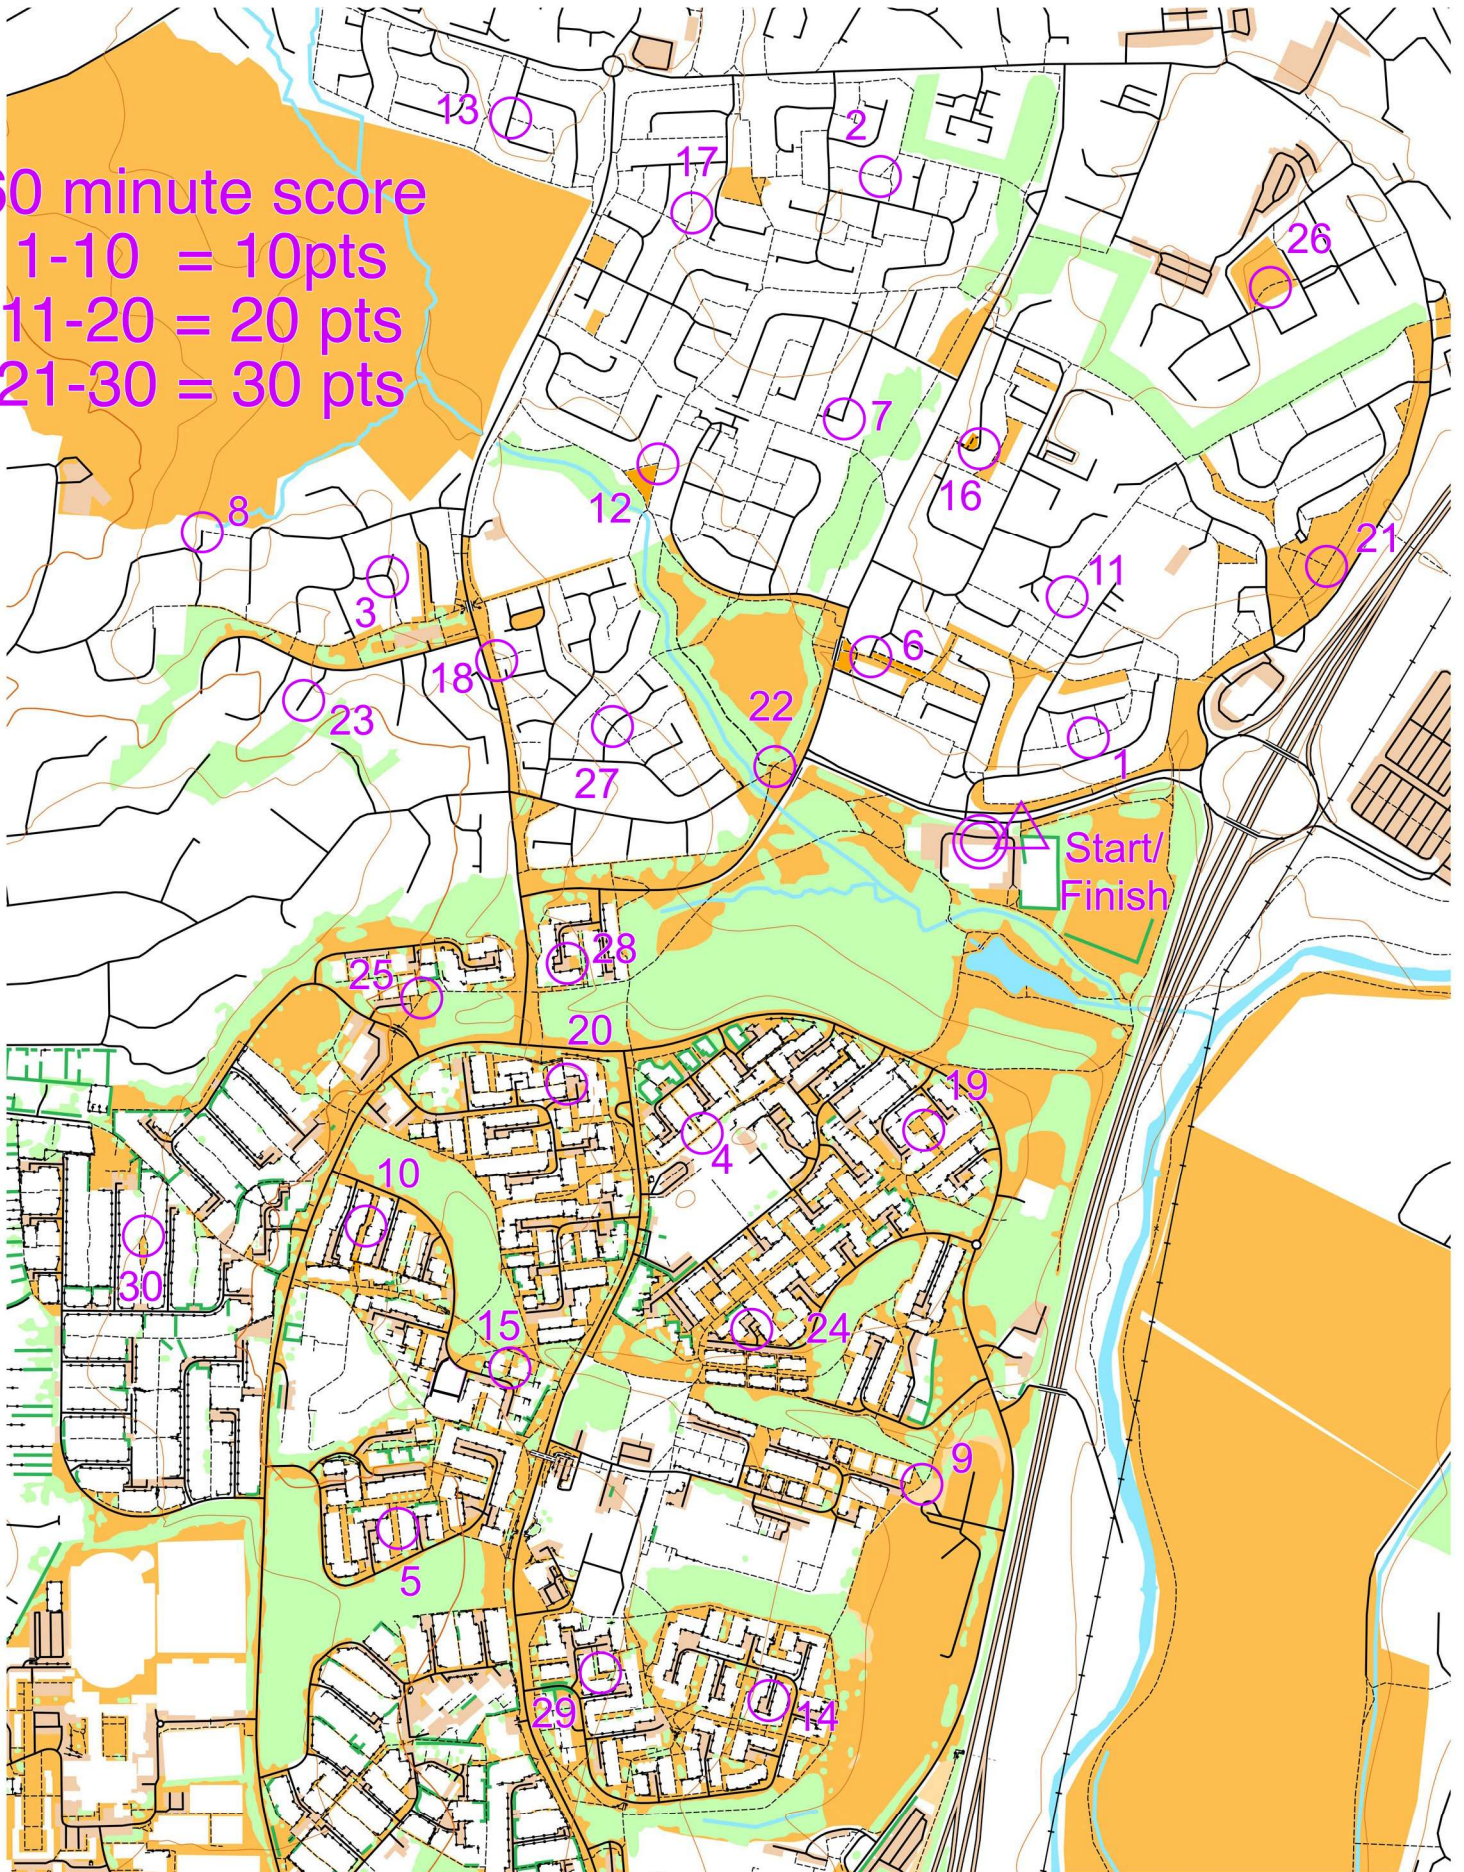

MapRun Pentwyn

60 minute score
1-10 = 10pts
11-20 = 20 pts
21-30 = 30 pts

Event ID: 76820