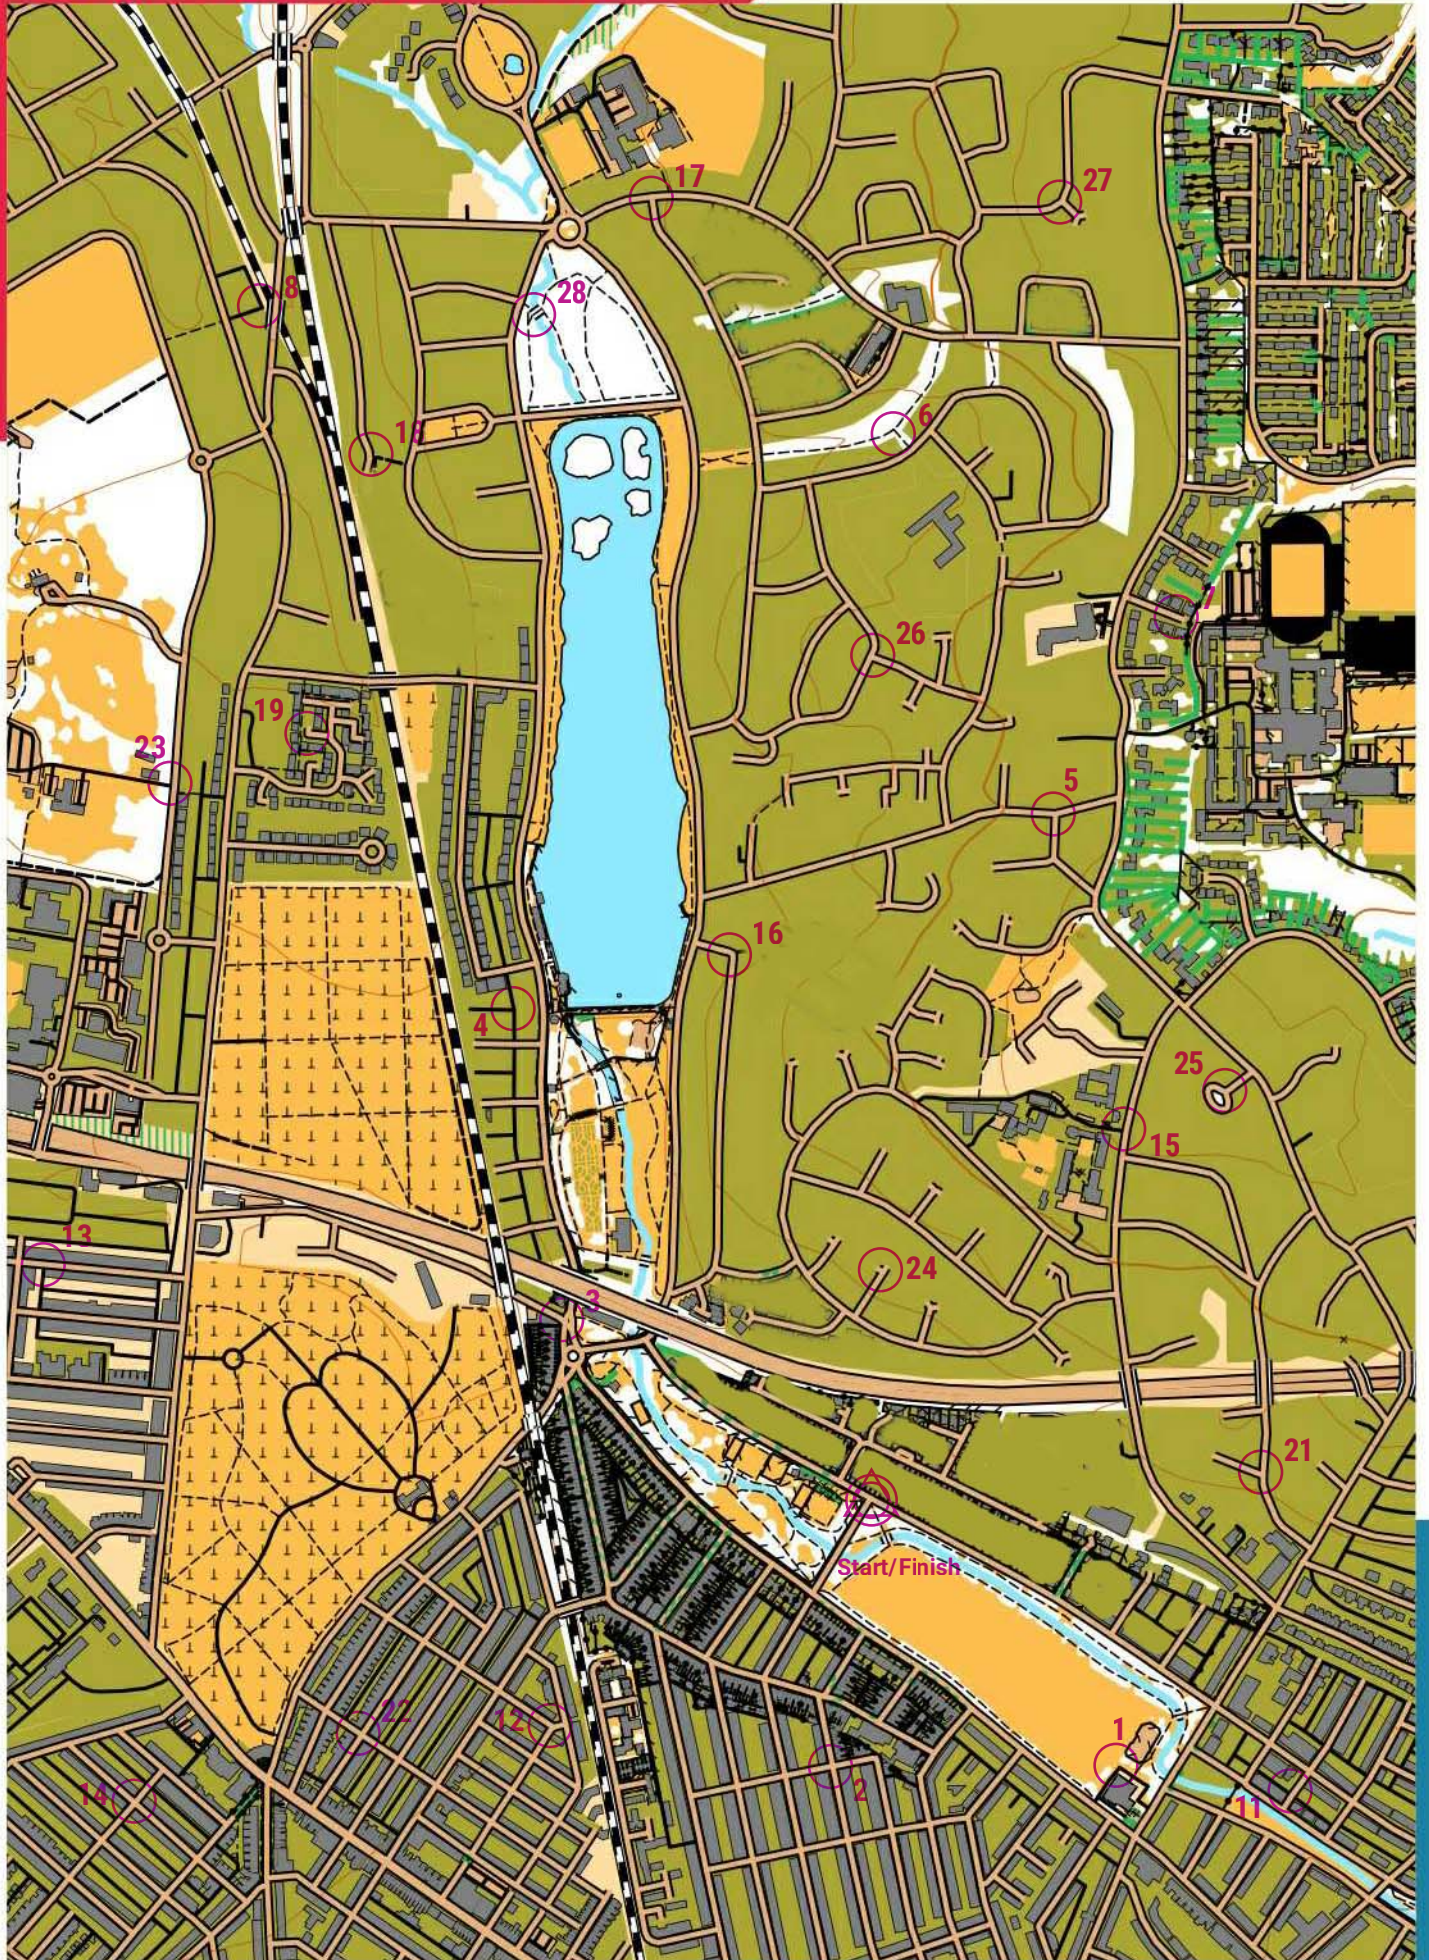

ROATH PARK MAPRUN

scale 1:10000, contours 10m
500m

Map data (c) OpenStreetMap, available under the Open Database Licence.
Contains OS data (c) Crown copyright & database right OS 2013-2017.
OOM created by Oliver O'Brien. Make your own: <http://oomap.co.uk/>

OOM v3 developed with a grant from the Orienteering Foundation
Map ID: 5ec831c76fba6